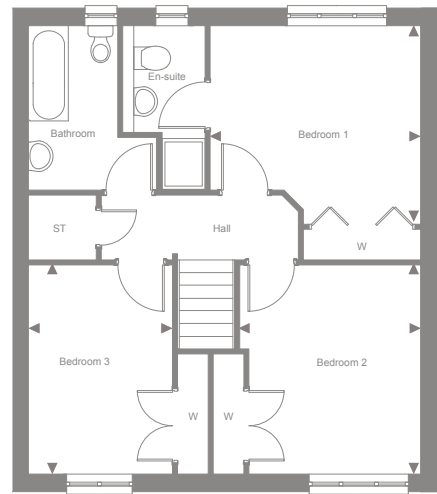

BELMONT SEMI

3 BEDROOM

A beautiful, semi-detached, three-bedroom family home, the Belmont Semi boasts a large open-plan kitchen and dining room.

Ground Floor

	METRIC	IMPERIAL
Lounge	3.22 x 5.10	10'7" x 16'9"
Kitchen	2.37 x 2.82	7'9" x 9'3"
Dining Area	2.80 x 3.87	9'2" x 12'8"

First Floor

	METRIC	IMPERIAL
Bedroom 1	3.75 x 3.55	12'4" x 11'8"
Bedroom 2	3.22 x 3.74	10'7" x 12'3"
Bedroom 3	2.58 x 3.74	8'6" x 12'3"

Every care has been taken to ensure the accuracy of the dimensions given above. This does not form part of any contract.