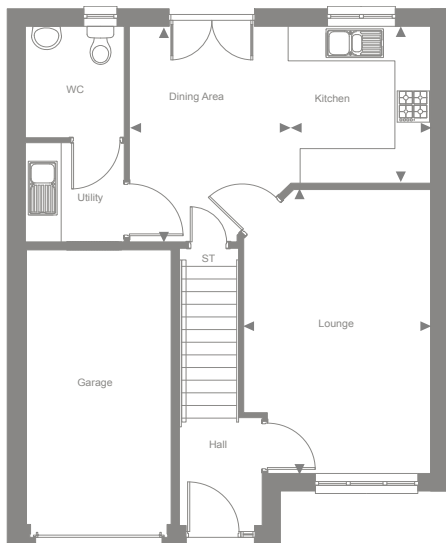

BELMONT SEMI

3 BEDROOM

A beautiful, semi-detached, three-bedroom family home, the Belmont Semi boasts a large open-plan kitchen and dining room.

Ground Floor

	METRIC	IMPERIAL
Lounge	3.22 x 5.10	10'7" x 16'9"
Kitchen	2.37 x 2.82	7'9" x 9'3"
Dining Area	2.80 x 3.87	9'2" x 12'8"

First Floor

	METRIC	IMPERIAL
Bedroom 1	3.75 x 3.55	12'4" x 11'8"
Bedroom 2	3.22 x 3.74	10'7" x 12'3"
Bedroom 3	2.58 x 3.74	8'6" x 12'3"

Every care has been taken to ensure the accuracy of the dimensions given above. This does not form part of any contract.